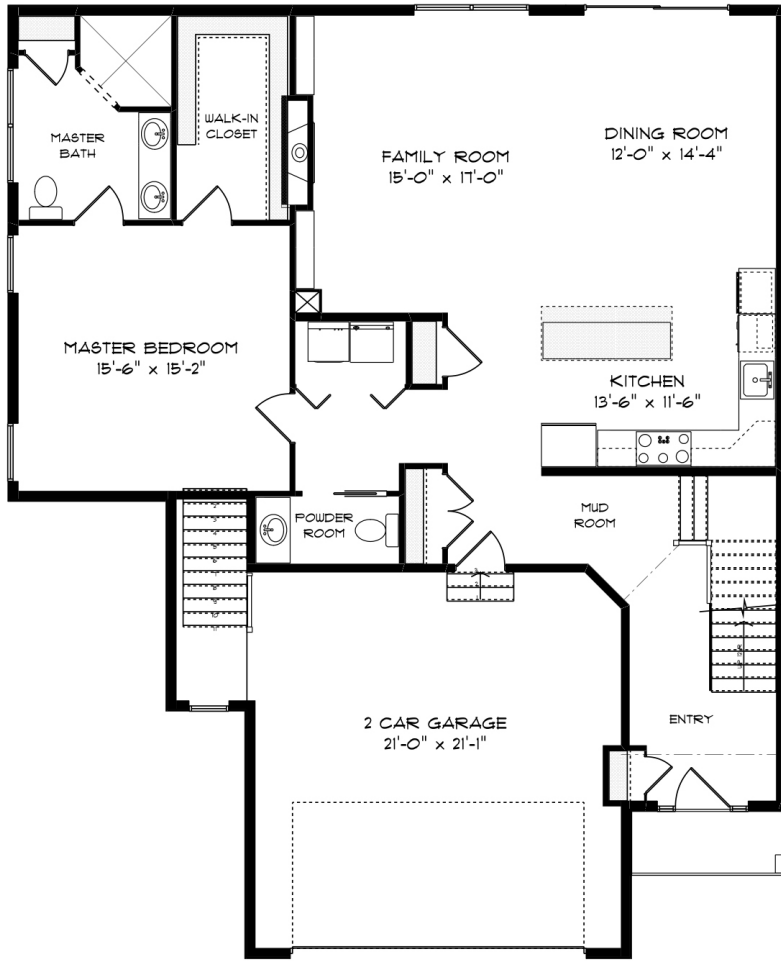

THE WAKEFIELD | 2,052 SQ. FT.

3 BEDROOMS, 2 ½ BATHS, 2 CAR GARAGE

1ST FLOOR PLAN

2ND FLOOR PLAN