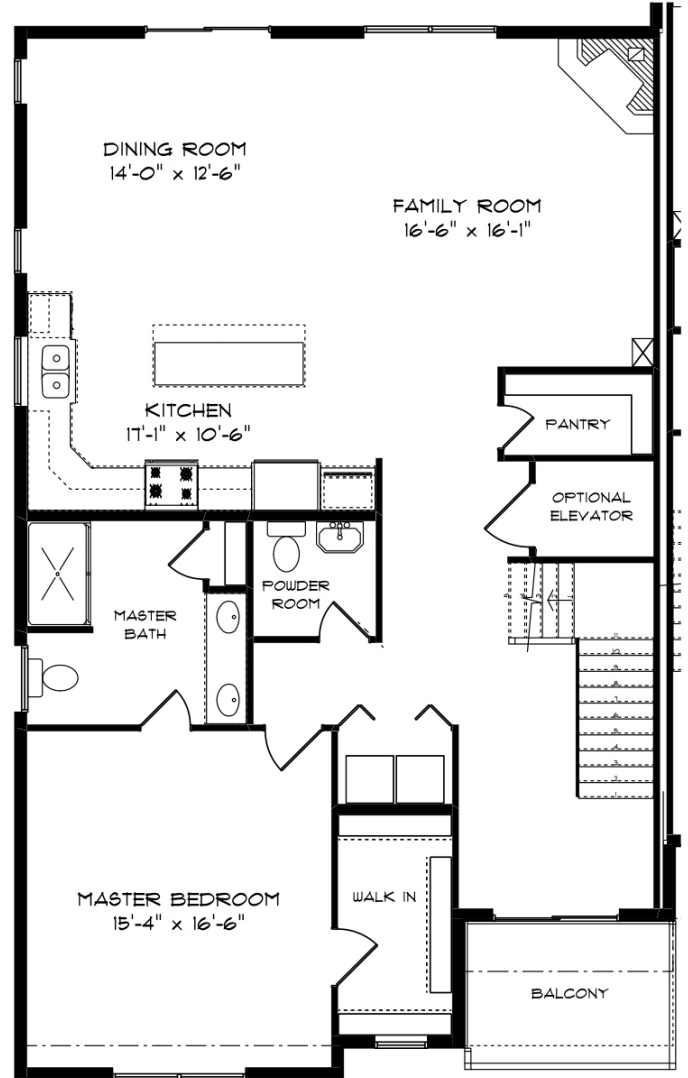

THE DALTON | 2,511 SQ. FT.

3 BEDROOMS, 2 ½ BATHS, 2 CAR GARAGE

THE DALTON | 2,511 SQ. FT.

3 BEDROOMS, 2 ½ BATHS, 2 CAR GARAGE