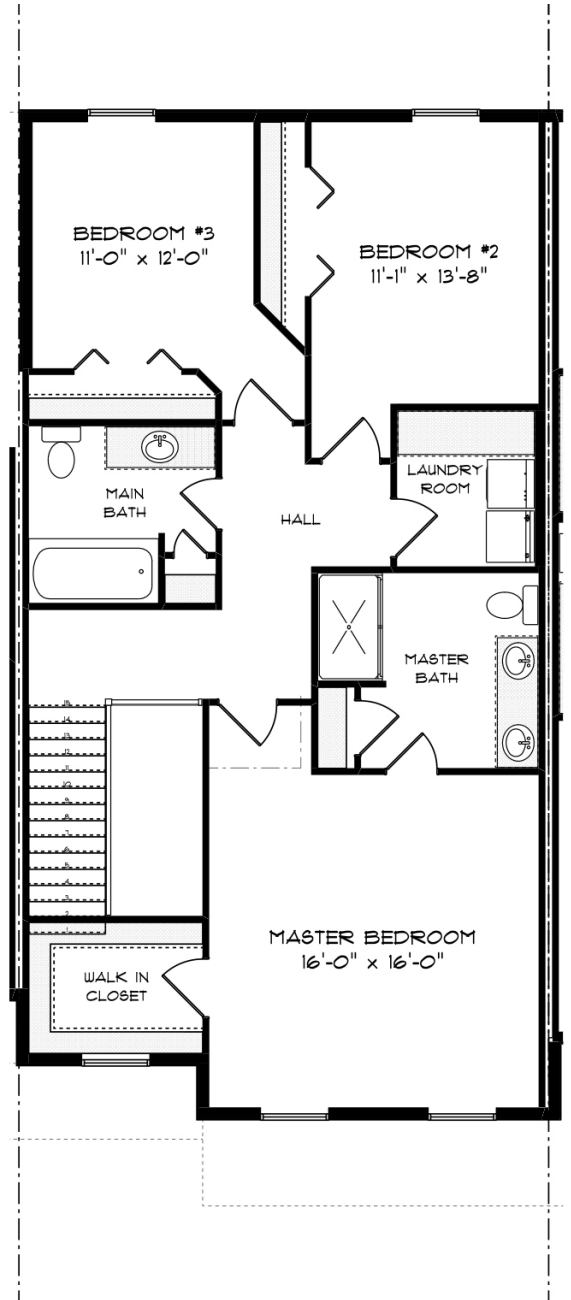

THE ABBEY | 1,903 SQ. FT.

3 BEDROOMS, 2 1/2 BATHS, 1 CAR GARAGE

1ST FLOOR PLAN

2ND FLOOR PLAN