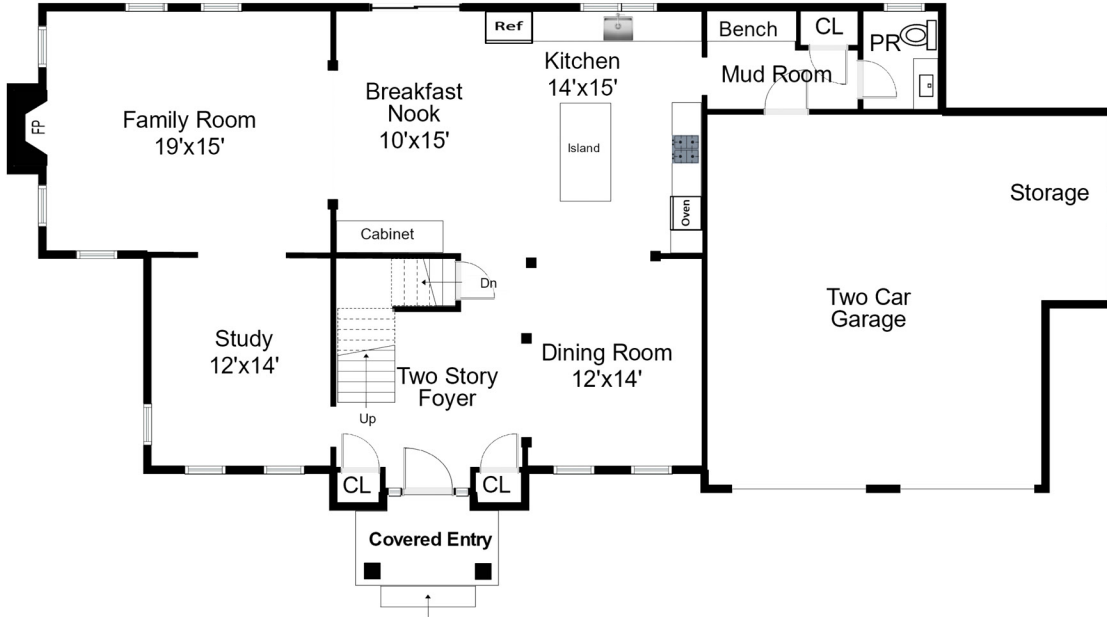

Clearwater Creek  
OF BURLINGTON

The Sonoma

2958 sq. ft.

Gayle Dennehy, REALTOR  
860.416.4780 | GayleC@bycarrier.com

All information deemed reliable but not guaranteed. For illustrative purposes only, see specifications for base features.

# The Sonoma

2958 sq. ft.

FIRST FLOOR PLAN - 1420 SQ. FT.

SECOND FLOOR PLAN - 1538 SQ. FT.