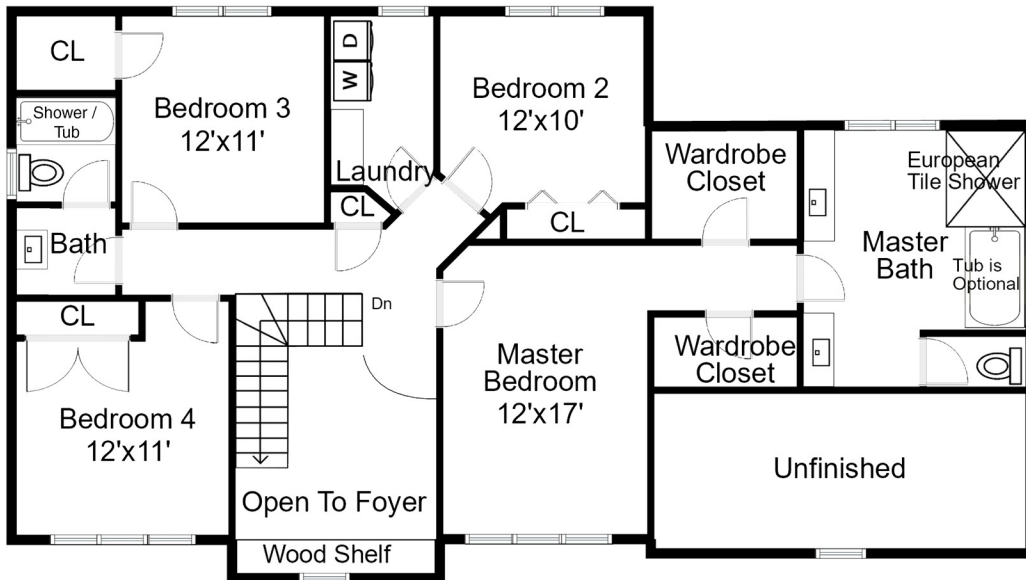

Clearwater Creek  
OF BURLINGTON

The Sonoma

2958 sq. ft.

Gayle Dennehy, REALTOR  
860.416.4780 | GayleC@bycarrier.com

All information deemed reliable but not guaranteed. For illustrative purposes only, see specifications for base features.

# The Sonoma

2958 sq. ft.

FIRST FLOOR PLAN - 1420 SQ. FT.

SECOND FLOOR PLAN - 1538 SQ. FT.