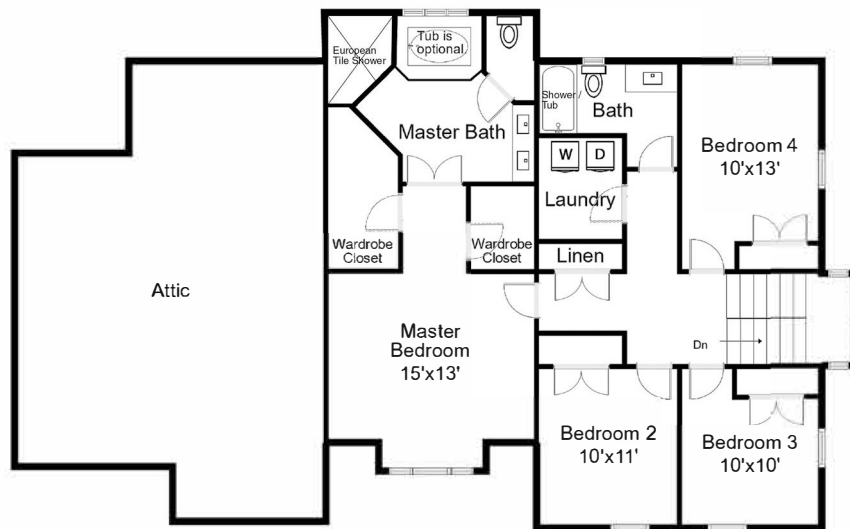

Clearwater Creek  
OF BURLINGTON

The Glenview

2865 sq. ft.

Gayle Dennehy, REALTOR  
860.416.4780 | [GayleC@bycarrier.com](mailto:GayleC@bycarrier.com)

All information deemed reliable but not guaranteed. For illustrative purposes only, see specifications for base features.

# The Glenview

2865 sq. ft.

FIRST FLOOR PLAN - 1498 SQ. FT.

SECOND FLOOR PLAN - 1367 SQ. FT.