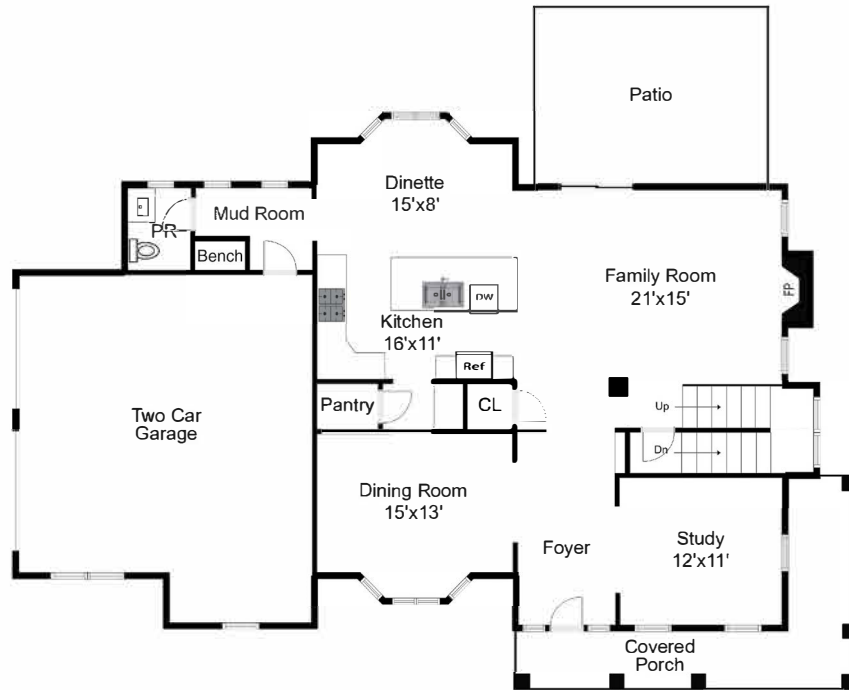

Clearwater Creek  
OF BURLINGTON

The Glenview

2865 sq. ft.

Gayle Dennehy, REALTOR  
860.416.4780 | [GayleC@bycarrier.com](mailto:GayleC@bycarrier.com)

All information deemed reliable but not guaranteed. For illustrative purposes only, see specifications for base features.

# The Glenview

2865 sq. ft.

FIRST FLOOR PLAN - 1498 SQ. FT.

SECOND FLOOR PLAN - 1367 SQ. FT.