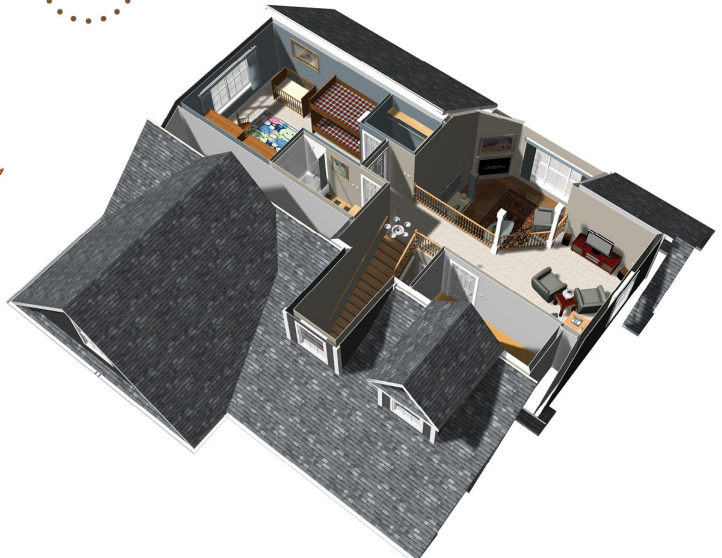

# Sanford Cove

of Farmington

Where Tradition Meets Value

## The Chris C

2,219 Sq. Ft.

1 1,556 sq. ft.

2 663 sq. ft.

Gayle Dennehy, REALTOR  
 860.416.4780 | GayleC@ByCarrier.com  
 www.SanfordCove.com

All information deemed reliable but not guaranteed. For illustrative purposes only, see specifications for base features.