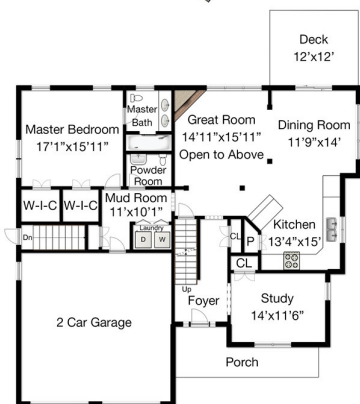

## The Chris C

2,219 Sq. Ft.

1 1,556 sq. ft.

2 663 sq. ft.

Gayle Dennehy, REALTOR  
 860.416.4780 | GayleC@ByCarrier.com  
 www.SanfordCove.com

All information deemed reliable but not guaranteed. For illustrative purposes only, see specifications for base features.