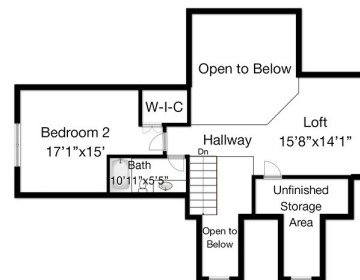

## The Chris C

2,219 Sq. Ft.

1 1,556 sq. ft.

2 663 sq. ft.

Gayle Dennehy, REALTOR  
 860.416.4780 | GayleC@ByCarrier.com  
 www.SanfordCove.com

All information deemed reliable but not guaranteed. For illustrative purposes only, see specifications for base features.