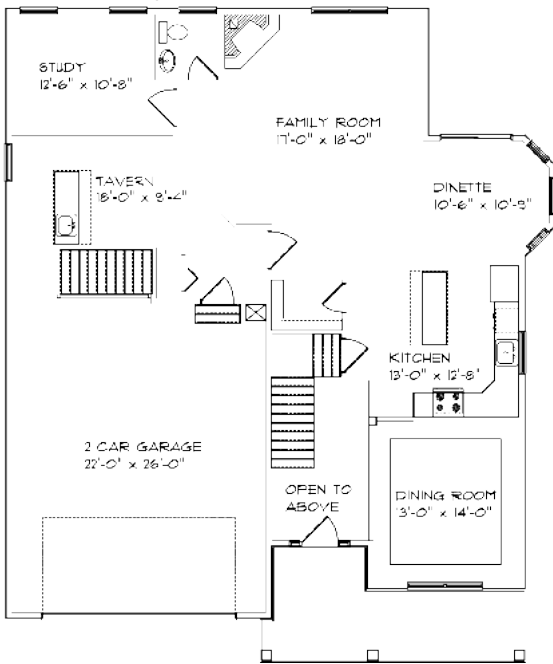

A By Carrier Community · Farmington, CT

Concept J / 3,046 ft²

5 Star Energy Star
 Rated Homes
 (HERS Index Below 50)

Industry Leading
 5 Year Warranty

Homes Custom Designed
 from Start to Finish

1st Floor 1,422 ft²

2nd Floor 1,624 ft²